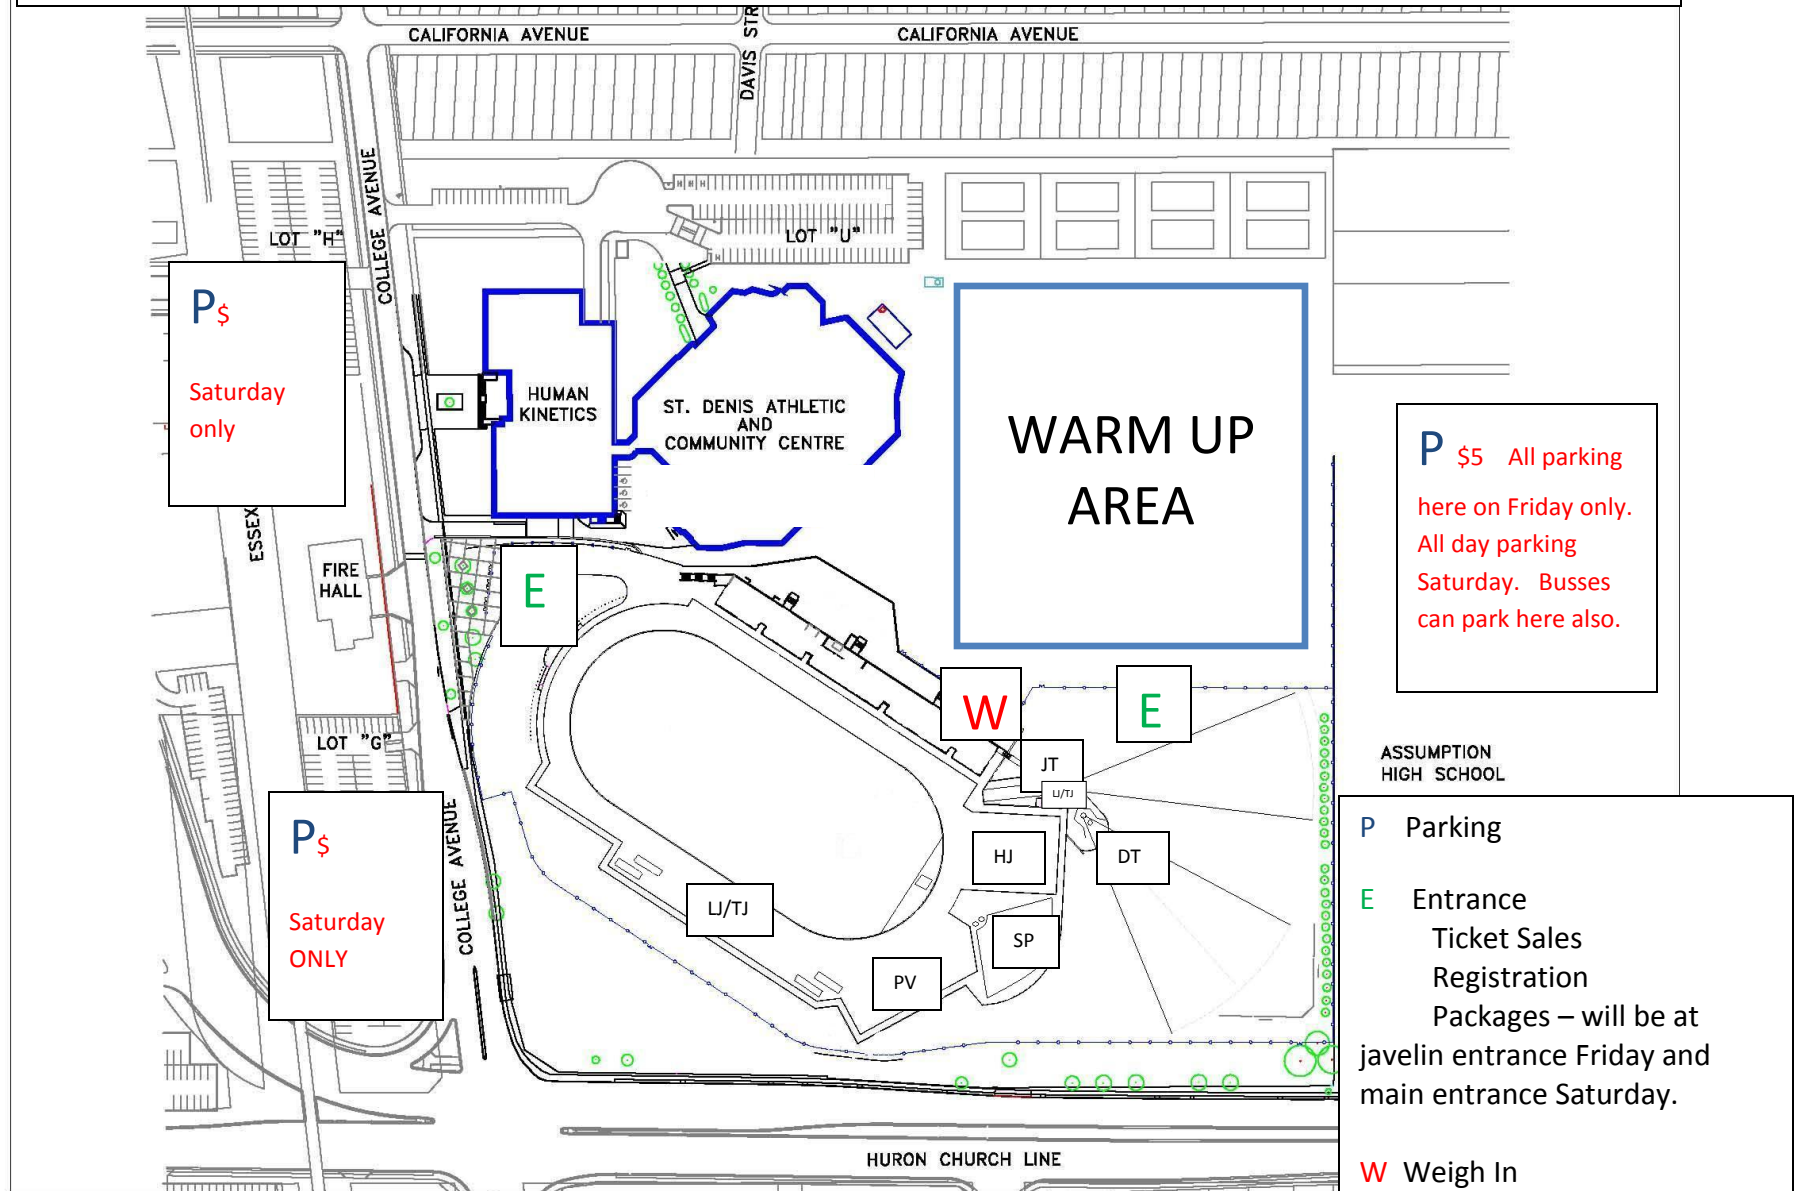

OFSAA West Region Track and Field 2018 Site Plan

P \$
Saturday only

P \$
Saturday ONLY

P \$5 All parking here on Friday only. All day parking Saturday. Buses can park here also.

P Parking
E Entrance
Ticket Sales
Registration
Packages – will be at javelin entrance Friday and main entrance Saturday.
W Weigh In